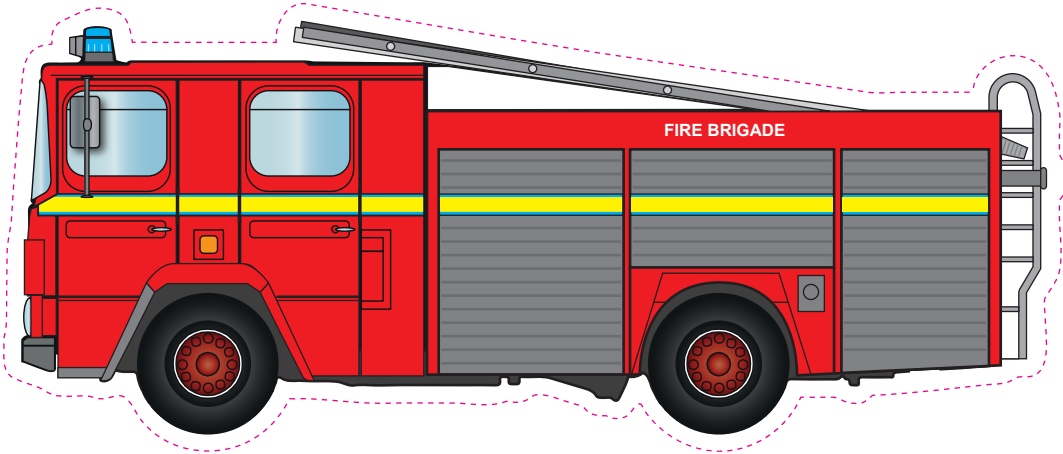

Artwork template

Dashed pink line indicates the cut line, external green line indicates minimum bleed, internal dashed line indicates minimum slug.